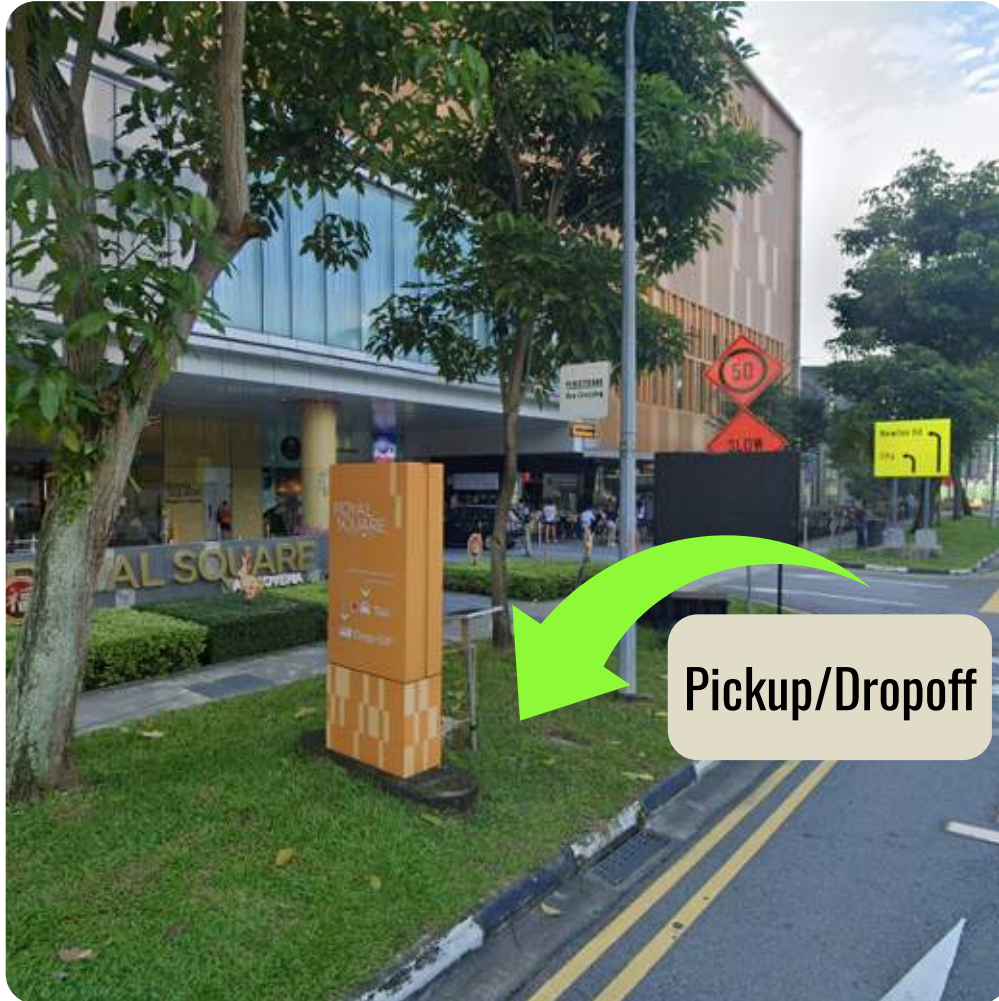

Novena

Roadside along Irrawaddy Rd
Near Courtyard Marriott
@ Royal Square