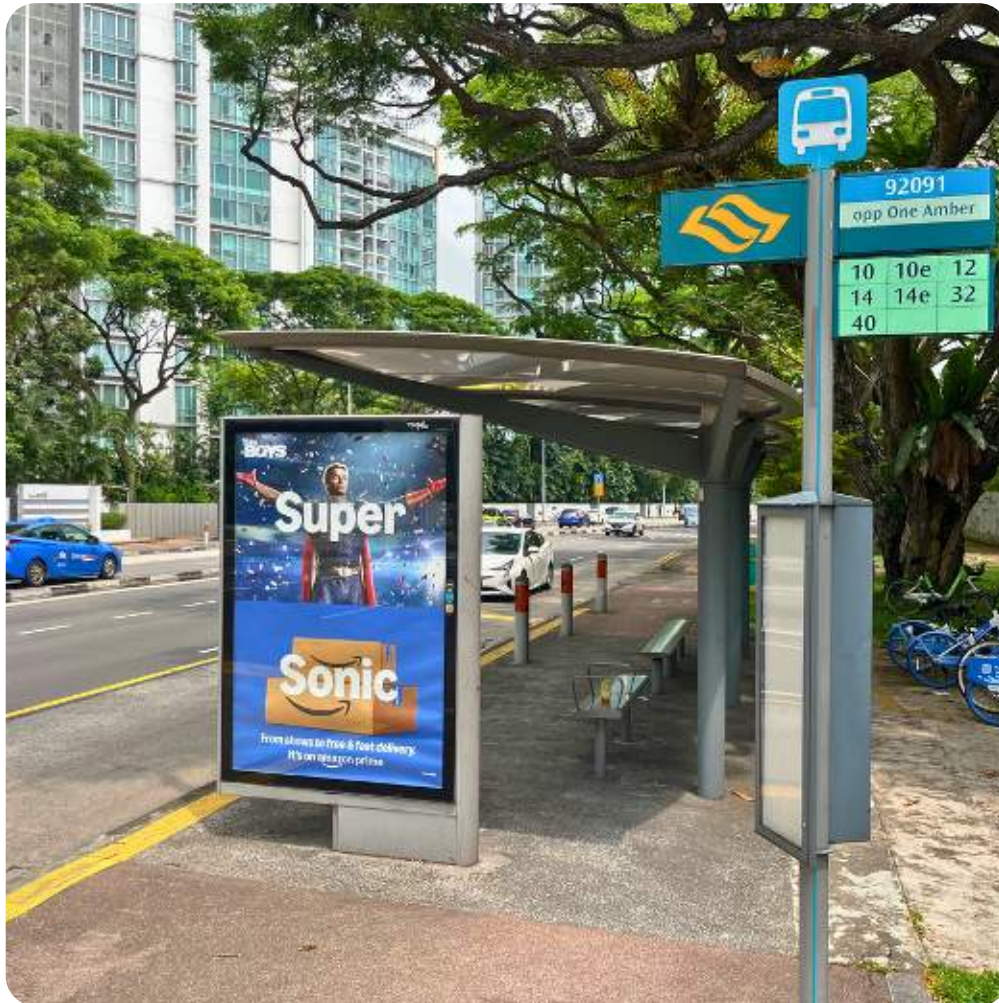

BUS STOPS

Notice

- Price: \$120 for 5 day camps, per child (two-way trip).
- Service starts at 7:30 am, ensuring kids arrive by 8:45 am for their 9 am classes.
- All buses come with helpful 'Bus Aunties' for the safety and wellbeing of the children.
- Please study the bus stop properly before committing — there's a Google Map  button that shows the exact location.
- In certain areas, AM and PM stops are the same. At Orchard, two different stops are used: one for AM pickup, another for PM drop-off.
- For those registered for the bus service, an email with bus timings and AM/PM location details will be sent 5 days before camp starts.

Amber

Bus Stop I.D: **92099**
Near One Amber Condo

Amber

Bus Stop I.D: **92091**
Opposite One Amber Condo

Bedok

Bedok Mrt Station
Opposite Bedok Mall
Taxi Stand

Bedok

Bus Stop I.D: **84031**
In front of Bedok Mall

In front of Costa Rhu Condo

Dunearn

Bus Stop I.D: 42059
Opposite King Albert MRT
along Dunearn Road

Dunearn

Bus Stop I.D: 42051
King Albert Park MRT

Farrer

Bus Stop I.D: 11111
Farrer Road Station
Exit B

Farrer